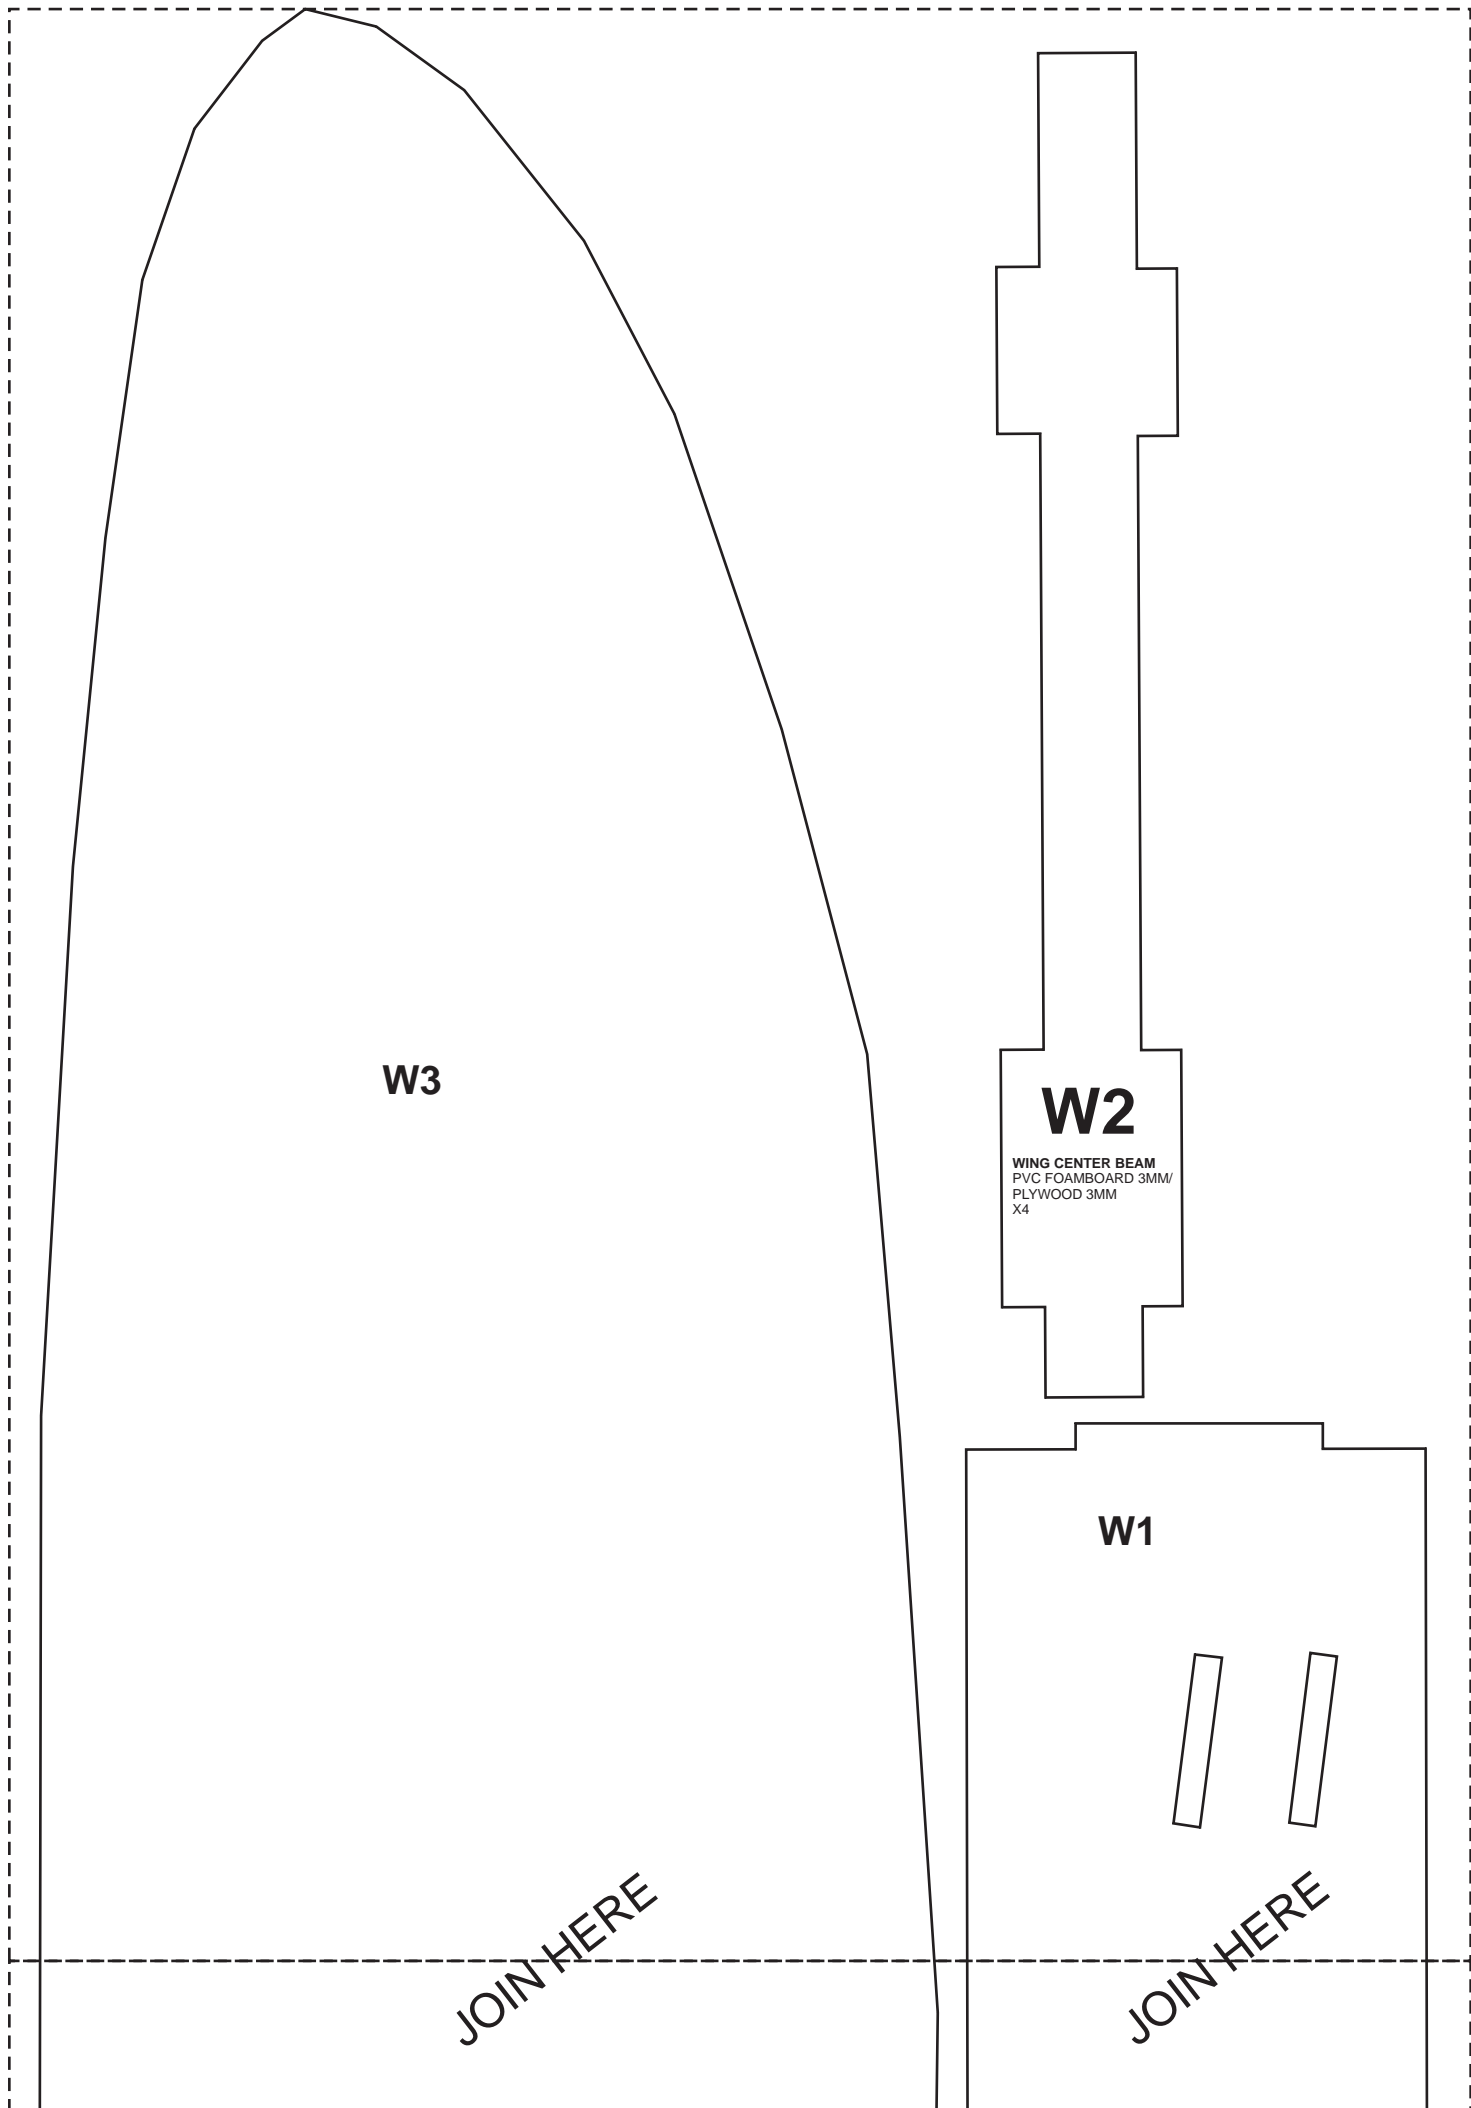

W3

W2

WING CENTER BEAM
PVC FOAMBOARD 3MM/
PLYWOOD 3MM
X4

W1

JOIN HERE

JOIN HERE