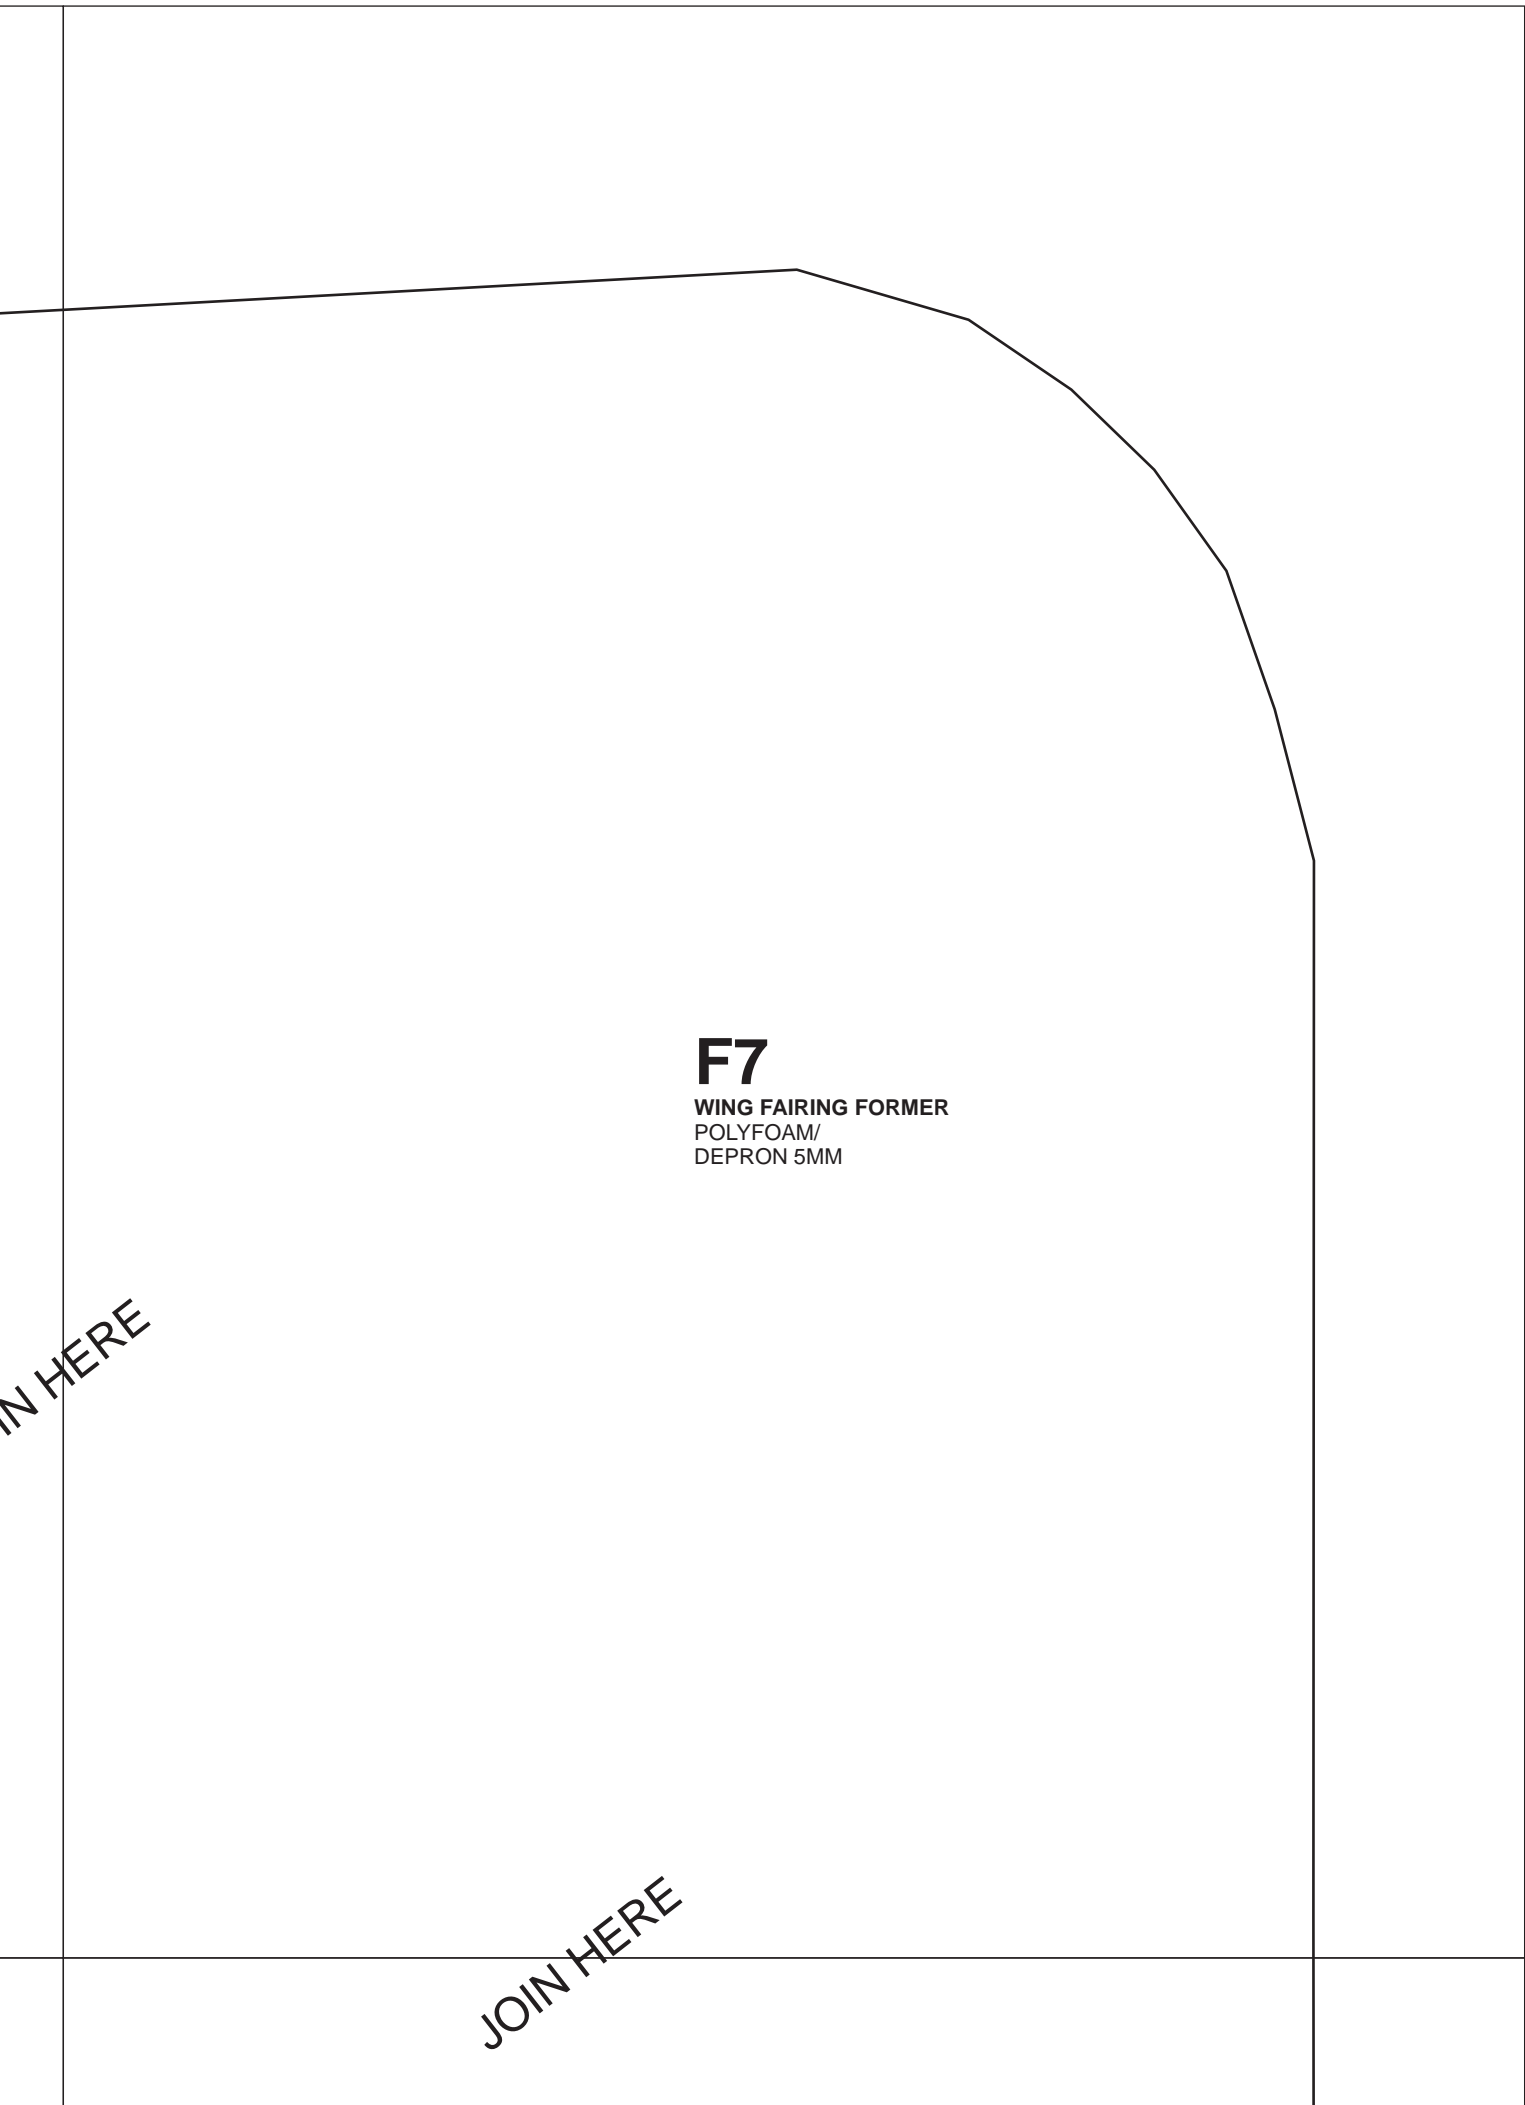

F7

WING FAIRING FORMER
POLYFOAM/
DEPRON 5MM

IN HERE

JOIN HERE