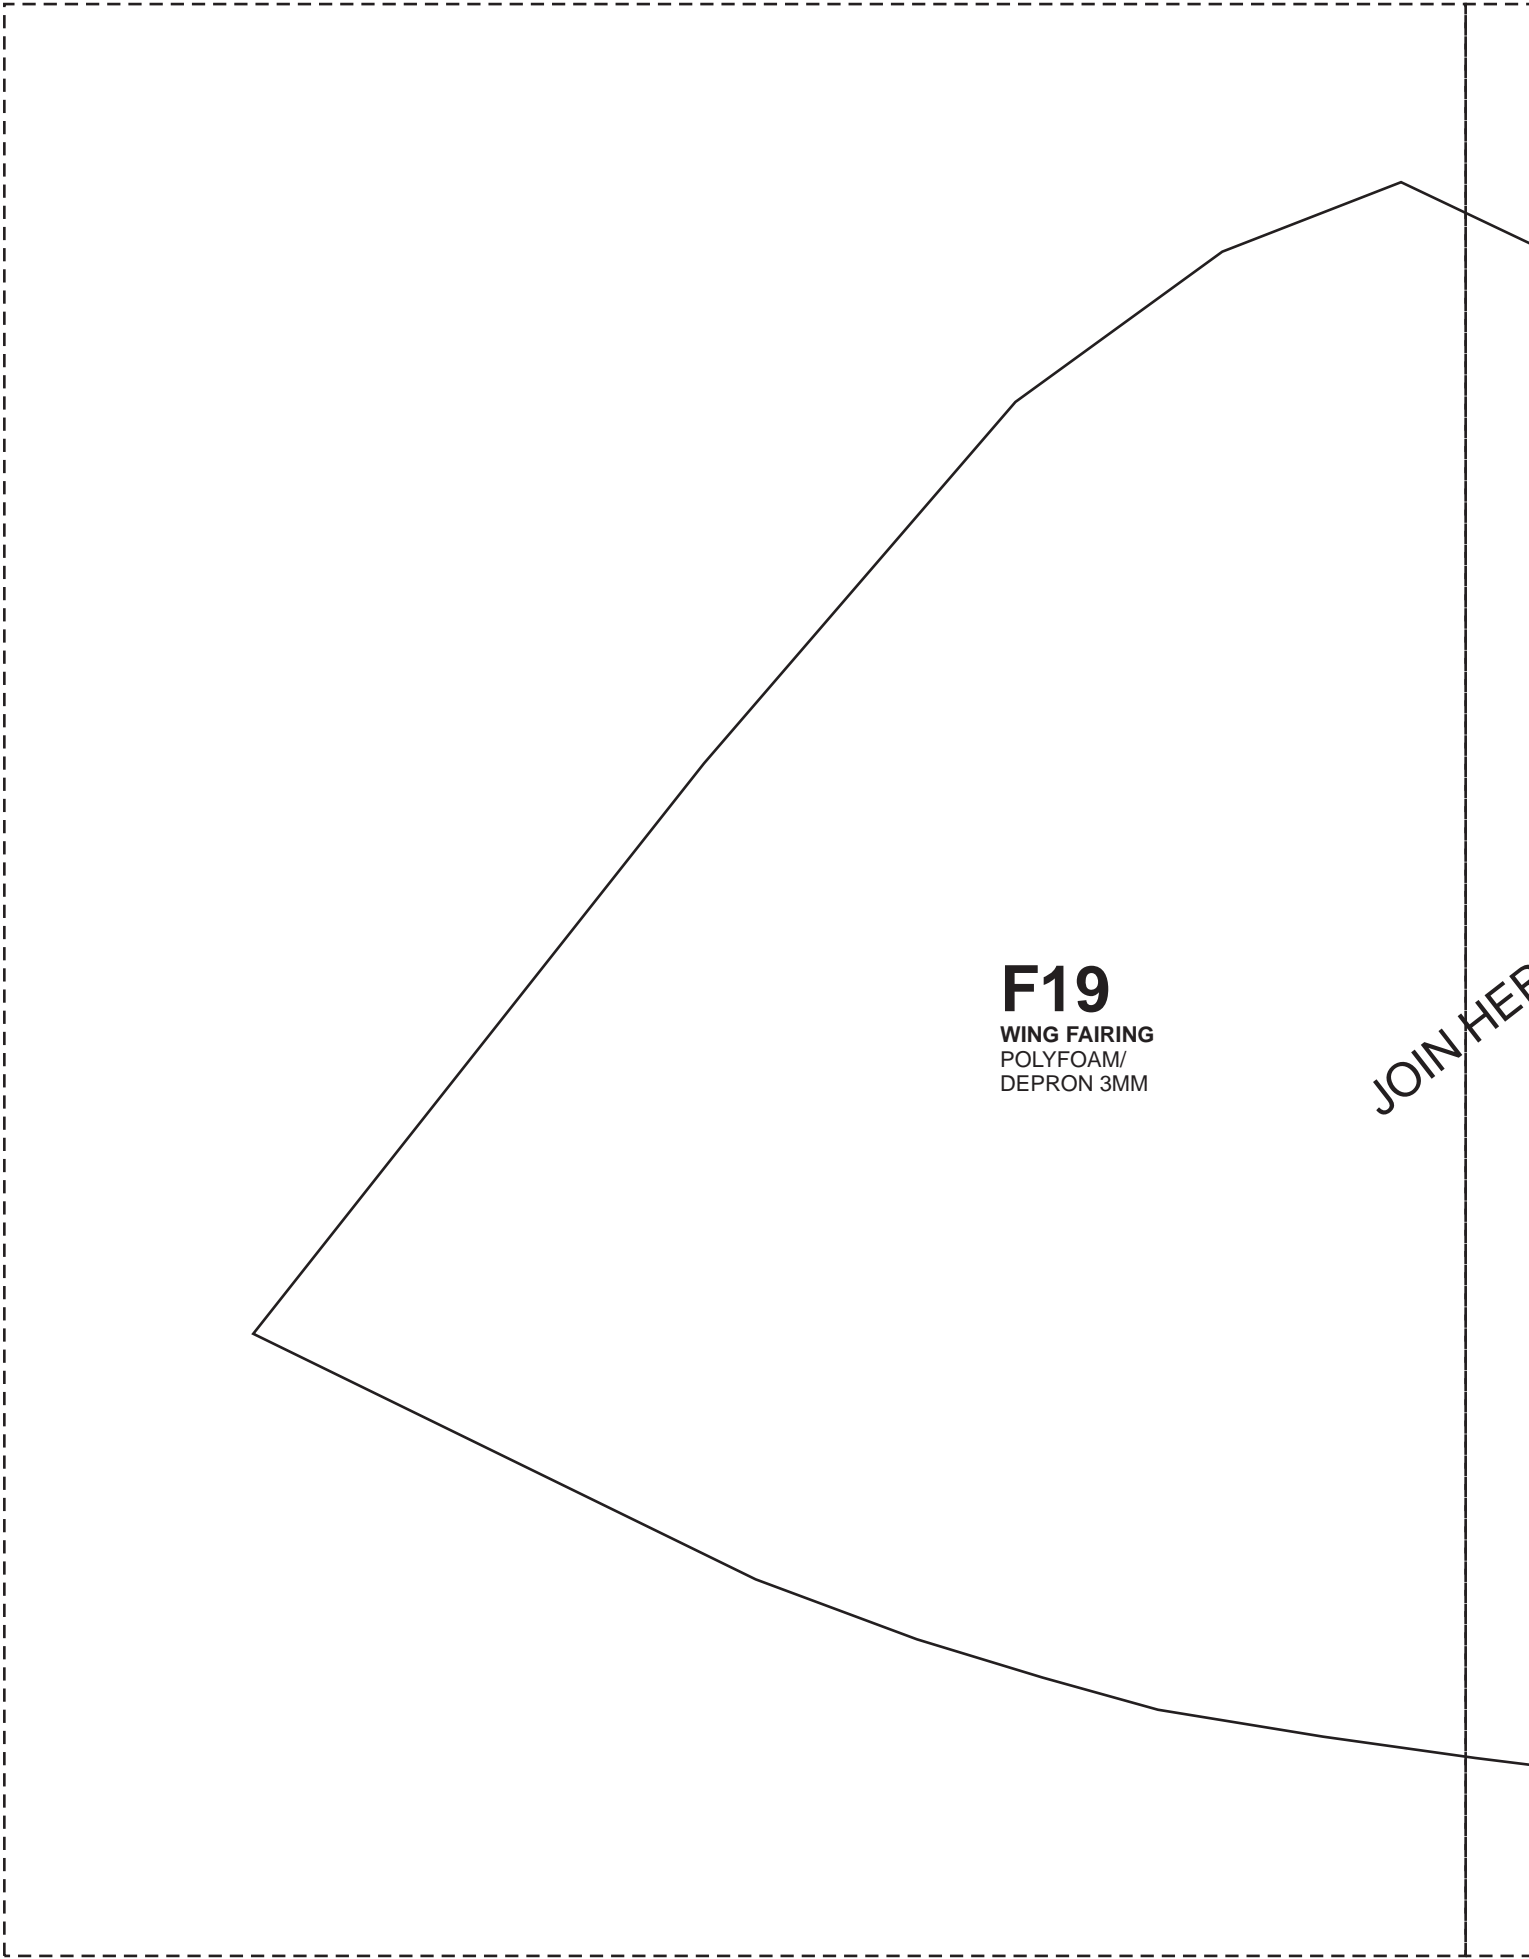

F19

WING FAIRING
POLYFOAM/
DEPRON 3MM

JOIN HERE