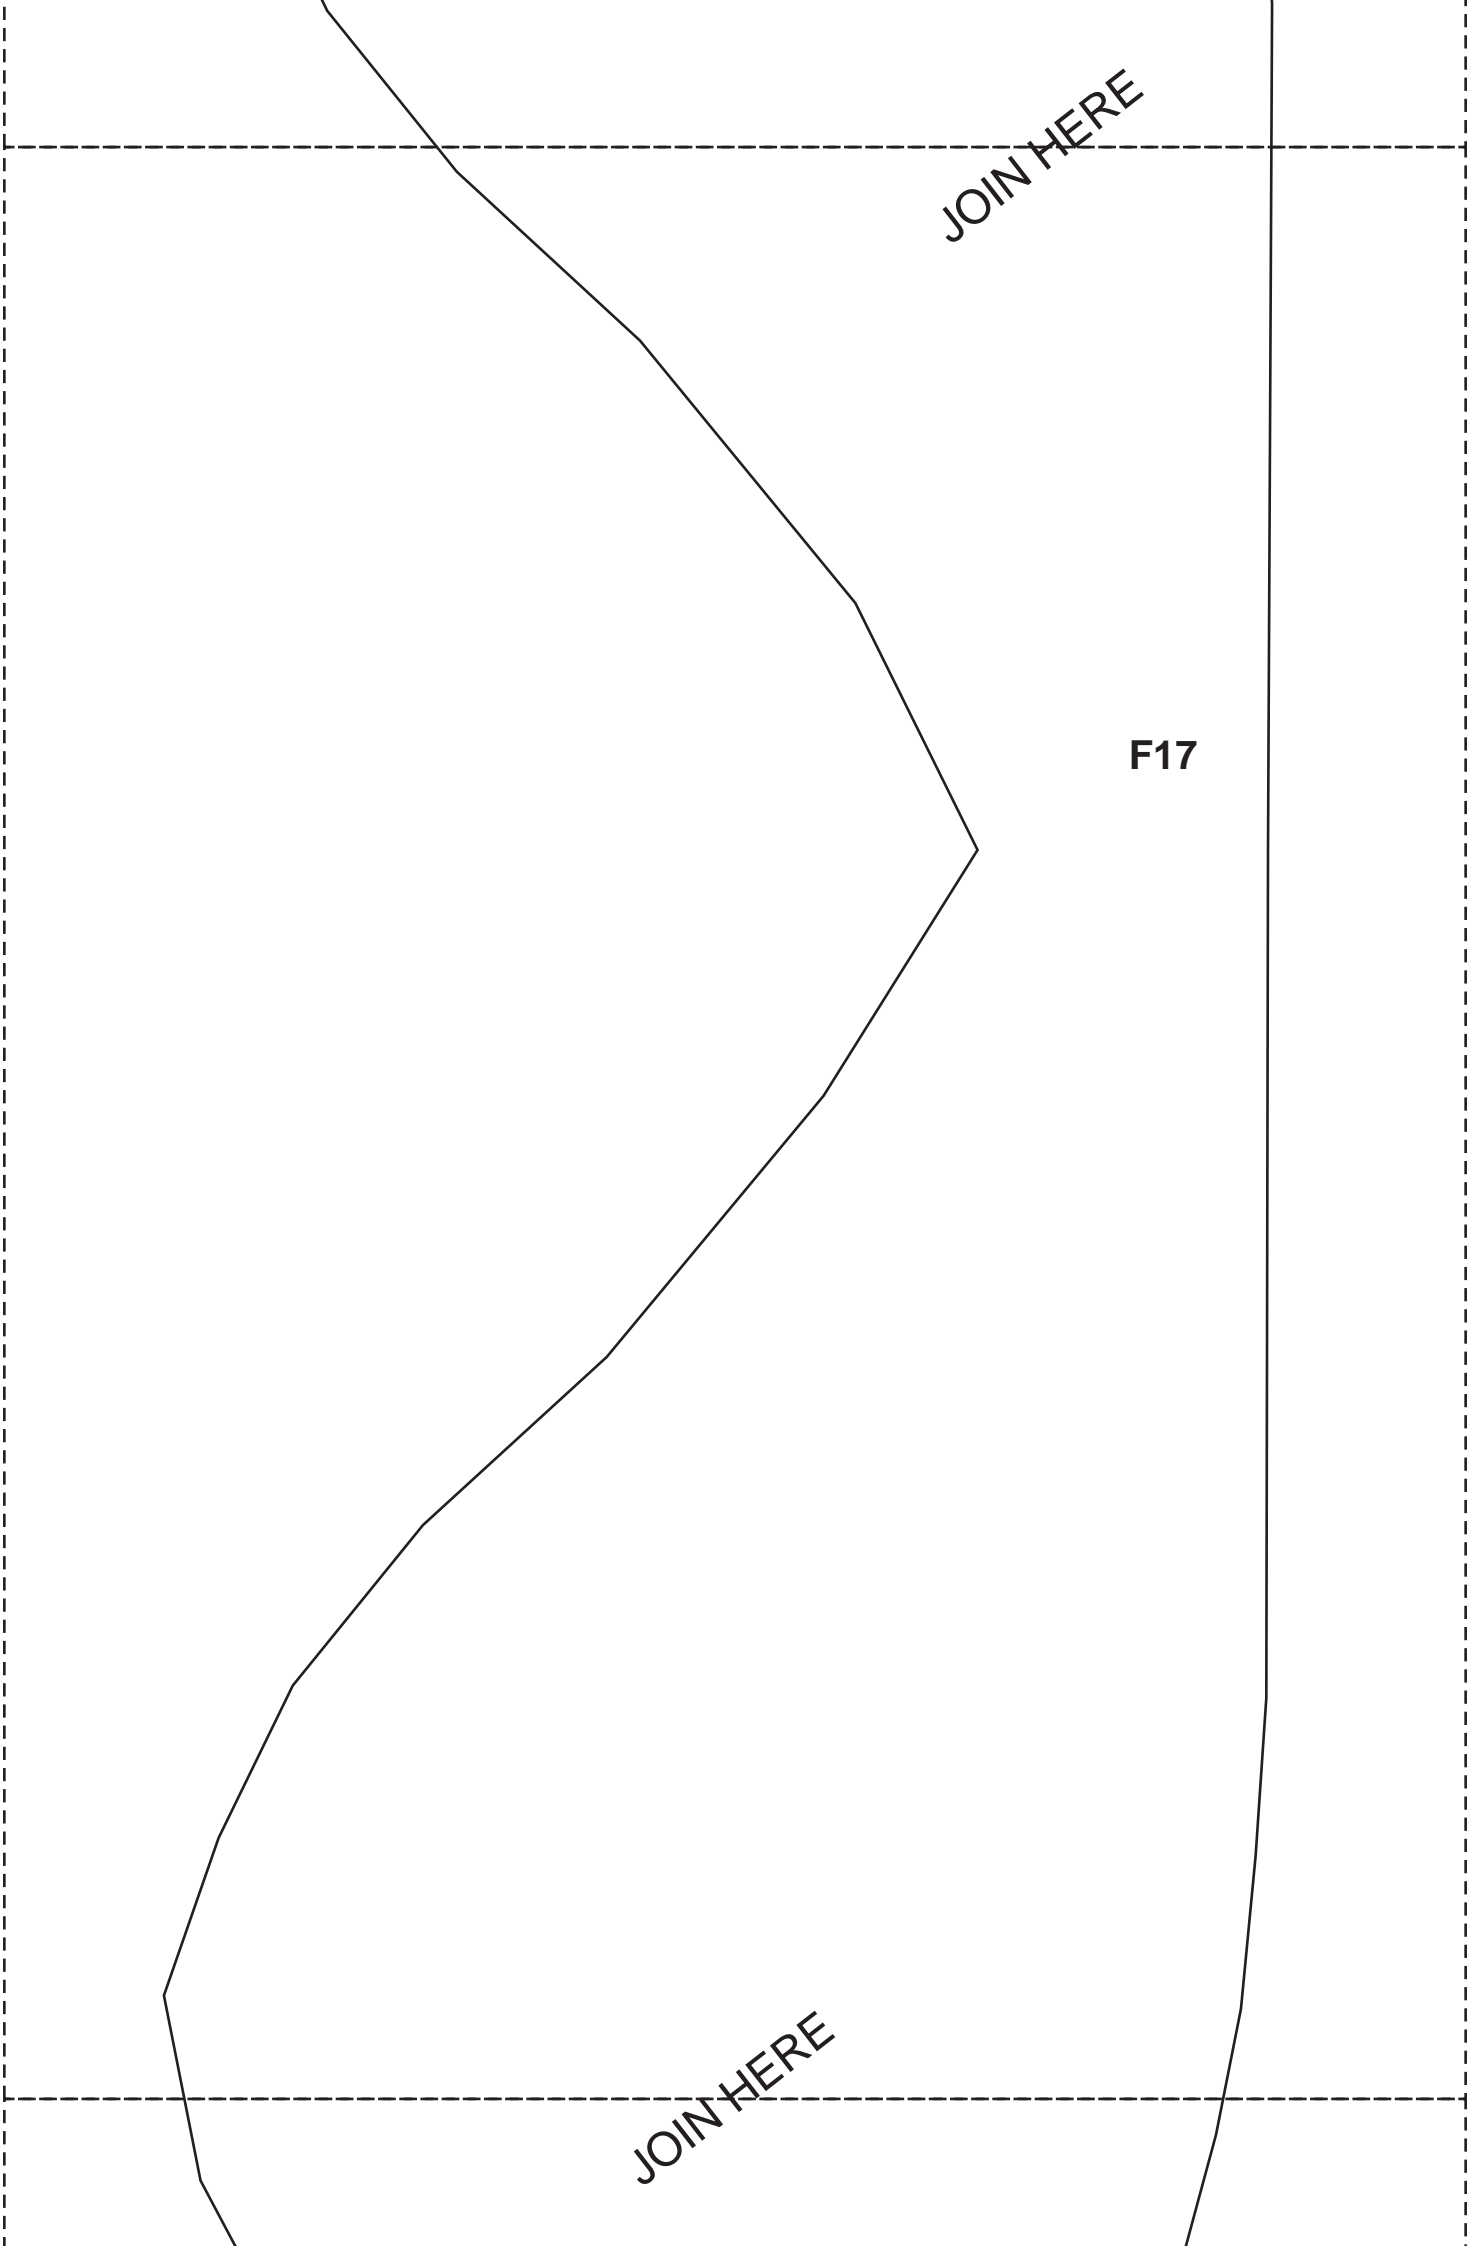

JOIN HERE

F17

JOIN HERE